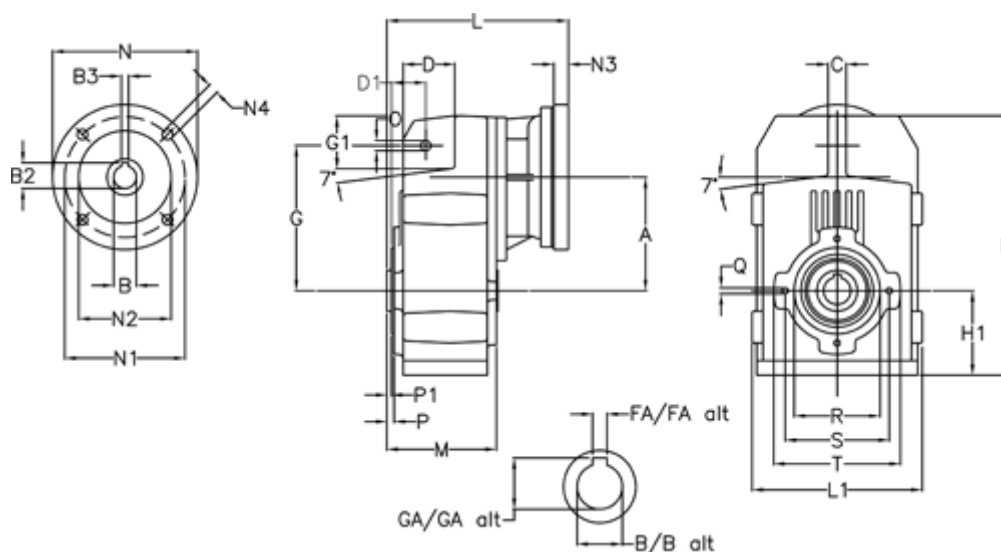

Article number: 29560237294220

Description: Shaft mounted gear
A203H30-372,9-P63B5

Measures

A = 125.00	FA = 8	M = 120.0	Q = M8x15
B = 30	G = 160	N = 140	R = 95
B1 = 11	G1 = 58.0	N1 = 115	S = 115
B2 = 12.8	GA = 33.3	N2 = 95	T = 140
B3 = 4	H = 286.0	N4 = M8x19	
C = 20	H1 = 92.5	O = 11	
D = 57.0	L = 253.0	P = 5.0	
D1 = 40.0	L1 = 188	P1 = 3.0	